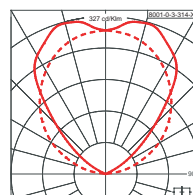

SABER - WALL WASHER SYMMETRIC

IP65 IK09
CLASS I

Type	L x W x H
T5 14 W	620x65x85
T5 21 W	924x65x85
T5 28 W	1219x65x85
T5 35 W	1519x65x85
T8 18 W	657x65x85
T8 36 W	1264x65x85

T5 G5
14W (1200 lm)
Ordering Code:
8001-0-3-311-XX

T5 G5
21W (1900 lm)
Ordering Code:
8001-0-3-312-XX

T5 G5
28W (2600 lm)
Ordering Code:
8001-0-3-313-XX

T5 G5
35W (3300 lm)
Ordering Code:
8001-0-3-314-XX

T8 G13
18W (1350 lm)
Ordering Code:
8001-0-3-321-XX

T8 G13
36W (1350 lm)
Ordering Code:
8001-0-3-322-XX

SABER - WALL WASHER ASYMMETRIC

IP65 IK09
CLASS I

Type	L x W x H
T5 14 W	620x65x85
T5 21 W	924x65x85
T5 28 W	1219x65x85
T5 35 W	1519x65x85

T5 G5
14W (1200 lm)
Ordering Code:
8003-0-3-311-XX
IP65 IK09

T5 G5
21W (1900 lm)
Ordering Code:
8003-0-3-312-XX

T5 G5
28W (2600 lm)
Ordering Code:
8003-0-3-313-XX

T5 G5
35W (3300 lm)
Ordering Code:
8003-0-3-314-XX