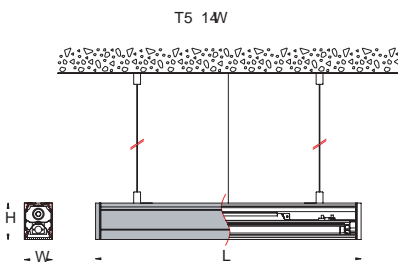

Type	L x W x H
T5 14W	620x65x85
T5 21W	924x65x85
T5 28W	1219x65x85
T5 35W	1519x65x85
T8 18W	657x65x85
T8 36W	1264x65x85