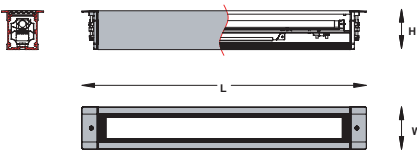

SABER - GROUND RECESS ASYMMETRIC

IP67 IK09
CLASS I