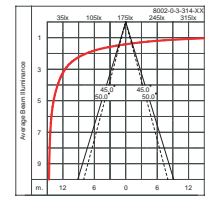

Type	L x W x H
T5 14W	620x65x85
T5 21W	924x65x85
T5 28W	1219x65x85
T5 35W	1519x65x85
T8 18W	657x65x85
T8 36W	1264x65x85