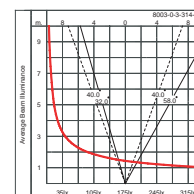

SABER - WALL WASHER SYMMETRIC

IP65 IK09
CLASS I

Type	L x W x H
T5 14 W	620x65x85
T5 21 W	924x65x85
T5 28 W	1219x65x85
T5 35 W	1519x65x85
T8 18 W	657x65x85
T8 36 W	1264x65x85

T5 G5
14W (1200 lm)
Ordering Code:
8001-0-3-311-XX

T5 G5
21W (1900 lm)
Ordering Code:
8001-0-3-312-XX

T5 G5
28W (2600 lm)
Ordering Code:
8001-0-3-313-XX

T5 G5
35W (3300 lm)
Ordering Code:
8001-0-3-314-XX

T8 G13
18W (1350 lm)
Ordering Code:
8001-0-3-321-XX

T8 G13
36W (1350 lm)
Ordering Code:
8001-0-3-322-XX

SABER - WALL WASHER ASYMMETRIC

IP65 IK09
CLASS I

Type	L x W x H
T5 14 W	620x65x85
T5 21 W	924x65x85
T5 28 W	1219x65x85
T5 35 W	1519x65x85

T5 G5
14W (1200 lm)
Ordering Code:
8003-0-3-311-XX
IP65 IK09

T5 G5
21W (1900 lm)
Ordering Code:
8003-0-3-312-XX

T5 G5
28W (2600 lm)
Ordering Code:
8003-0-3-313-XX

T5 G5
35W (3300 lm)
Ordering Code:
8003-0-3-314-XX