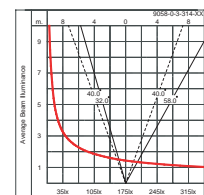

SABER

SABER - GROUND RECESS SYMMETRIC

IP67 IK09
CLASS I

Type	L x W x H
T5 14 W	674x100x92
T5 21 W	978x100x92
T5 28 W	1273x100x92
T5 35 W	1573x100x92
T8 18 W	715x100x92
T8 36 W	1325x100x92

T5 G5
14W (1200 lm)
Ordering Code:
9051-0-3-311-XX

T5 G5
21W (1900 lm)
Ordering Code:
9053-0-3-312-XX

T5 G5
28W (2600 lm)
Ordering Code:
9055-0-3-313-XX

T5 G5
35W (3300 lm)
Ordering Code:
9057-0-3-314-XX

T8 G13
18W (1350 lm)
Ordering Code:
9061-0-3-321-XX

T8 G13
36W (1350 lm)
Ordering Code:
9063-0-3-322-XX

SABER - GROUND RECESS ASYMMETRIC

IP67 IK09
CLASS I

Type	L x W x H
T5 14 W	674x100x92
T5 21 W	978x100x92
T5 28 W	1273x100x92
T5 35 W	1573x100x92

T5 G5
14W (1200 lm)
Ordering Code:
9052-0-3-311-XX

T5 G5
21W (1900 lm)
Ordering Code:
9054-0-3-312-XX

T5 G5
28W (2600 lm)
Ordering Code:
9056-0-3-313-XX

T5 G5
35W (3300 lm)
Ordering Code:
9058-0-3-314-XX