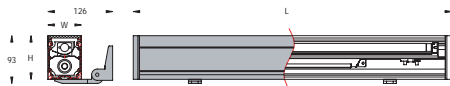

SABER - WALL WASHER ASYMMETRIC

IP65 IK09
CLASS I

Type	L x W x H
T5 14 W	620x65x85
T5 21 W	924x65x85
T5 28 W	1219x65x85
T5 35 W	1519x65x85

T5 G5
14W (1200 lm)
Ordering Code:
8003-0-3-311-XX
IP65 IK09

T5 G5
21W (1900 lm)
Ordering Code:
8003-0-3-312-XX

T5 G5
28W (2600 lm)
Ordering Code:
8003-0-3-313-XX

T5 G5
35W (3300 lm)
Ordering Code:
8003-0-3-314-XX