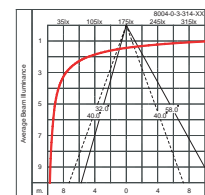

Type	L x W x H
T5 14 W	620x65x85
T5 21 W	924x65x85
T5 28 W	1219x65x85
T5 35 W	1519x65x85