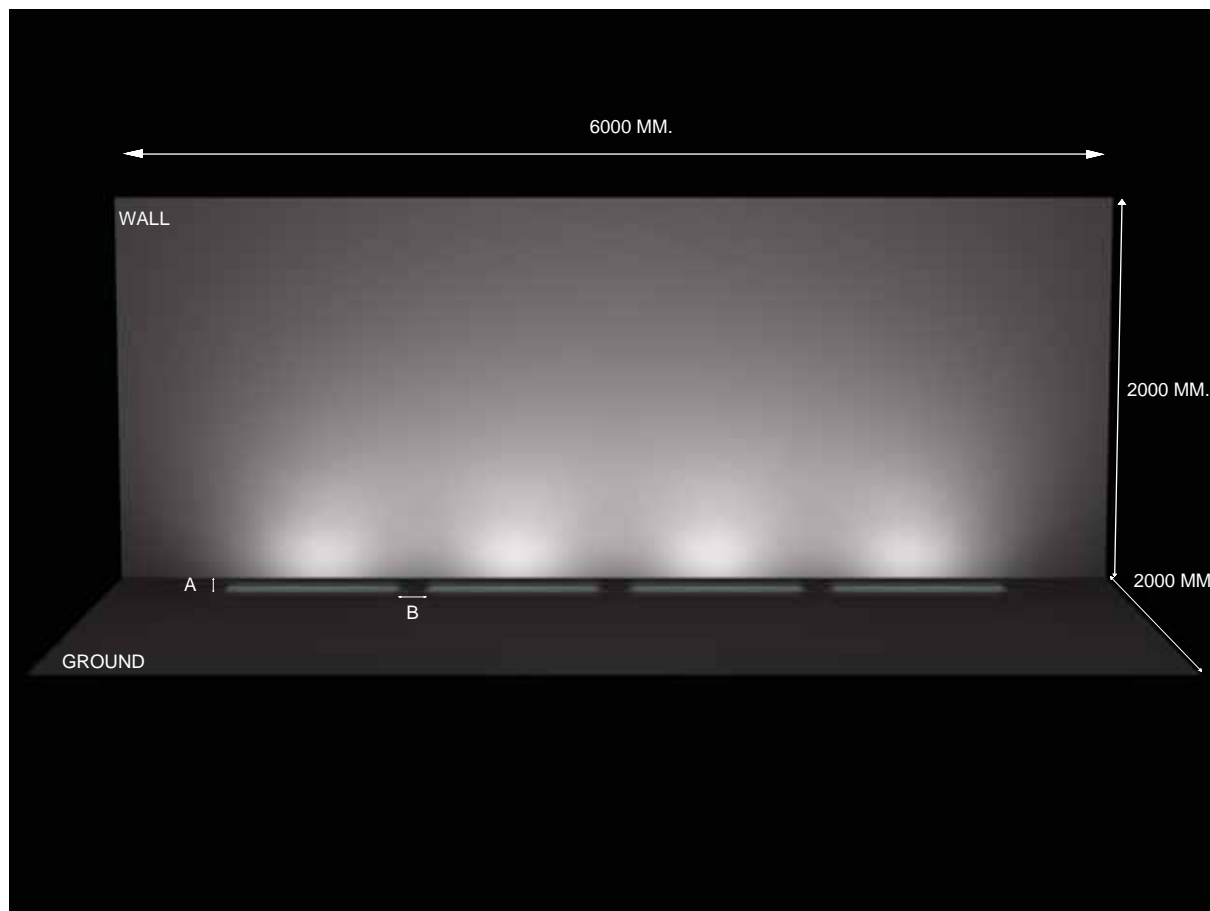

Type	L x W x H
T5 14 W	620x65x85
T5 21 W	924x65x85
T5 28 W	1219x65x85
T5 35 W	1519x65x85

SAMPLE OF LIGHTING LEVEL AND ITS DISTRIBUTION

PRODUCT NAME : SABER - RECESS SYMMETRIC
 TYPE : T5 G5 28W
 ORDERING CODE : 9055-0-3-313-XX