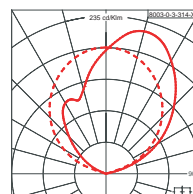

SABER - WALL WASHER SYMMETRIC

IP65 IK09
CLASS I

Type	L x W x H
T5 14 W	620x65x85
T5 21 W	924x65x85
T5 28 W	1219x65x85
T5 35 W	1519x65x85
T8 18 W	657x65x85
T8 36 W	1264x65x85

T5 G5
14W (1200 lm)
Ordering Code:
8001-0-3-311-XX

T5 G5
21W (1900 lm)
Ordering Code:
8001-0-3-312-XX

T5 G5
28W (2600 lm)
Ordering Code:
8001-0-3-313-XX

T5 G5
35W (3300 lm)
Ordering Code:
8001-0-3-314-XX

T8 G13
18W (1350 lm)
Ordering Code:
8001-0-3-321-XX

T8 G13
36W (1350 lm)
Ordering Code:
8001-0-3-322-XX

SABER - WALL WASHER ASYMMETRIC

IP65 IK09
CLASS I

Type	L x W x H
T5 14 W	620x65x85
T5 21 W	924x65x85
T5 28 W	1219x65x85
T5 35 W	1519x65x85

T5 G5
14W (1200 lm)
Ordering Code:
8003-0-3-311-XX
IP65 IK09

T5 G5
21W (1900 lm)
Ordering Code:
8003-0-3-312-XX

T5 G5
28W (2600 lm)
Ordering Code:
8003-0-3-313-XX

T5 G5
35W (3300 lm)
Ordering Code:
8003-0-3-314-XX