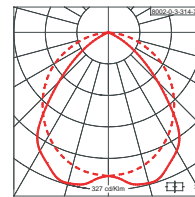

Type	L x W x H
T5 14W	620x65x85
T5 21W	924x65x85
T5 28W	1219x65x85
T5 35W	1519x65x85
T8 18W	657x65x85
T8 36W	1264x65x85