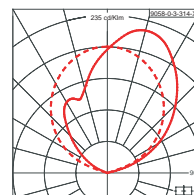

SABER

SABER - GROUND RECESS SYMMETRIC

IP67 IK09
CLASS I

Type	L x W x H
T5 14 W	674x100x92
T5 21 W	978x100x92
T5 28 W	1273x100x92
T5 35 W	1573x100x92
T8 18 W	715x100x92
T8 36 W	1325x100x92

T5 G5
14W (1200 lm)
Ordering Code:
9051-0-3-311-XX

T5 G5
21W (1900 lm)
Ordering Code:
9053-0-3-312-XX

T5 G5
28W (2600 lm)
Ordering Code:
9055-0-3-313-XX

T5 G5
35W (3300 lm)
Ordering Code:
9057-0-3-314-XX

T8 G13
18W (1350 lm)
Ordering Code:
9061-0-3-321-XX

T8 G13
36W (1350 lm)
Ordering Code:
9063-0-3-322-XX

SABER - GROUND RECESS ASYMMETRIC

IP67 IK09
CLASS I

Type	L x W x H
T5 14 W	674x100x92
T5 21 W	978x100x92
T5 28 W	1273x100x92
T5 35 W	1573x100x92

T5 G5
14W (1200 lm)
Ordering Code:
9052-0-3-311-XX

T5 G5
21W (1900 lm)
Ordering Code:
9054-0-3-312-XX

T5 G5
28W (2600 lm)
Ordering Code:
9056-0-3-313-XX

T5 G5
35W (3300 lm)
Ordering Code:
9058-0-3-314-XX