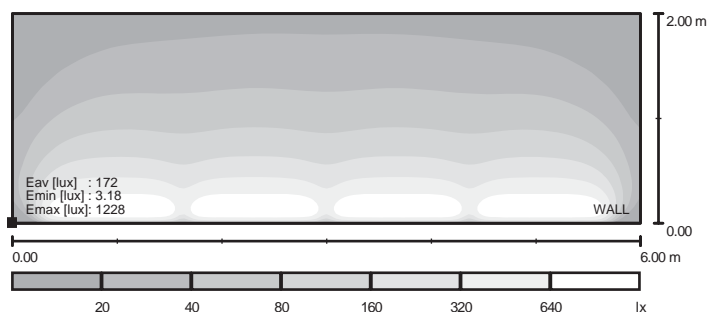

8.58	13	16	18	19	19	20	20	20	20	19	19	18	17	14	9.99
11	17	23	25	25	26	27	26	26	27	26	25	24	23	19	13
13	21	28	30	31	32	33	32	32	33	32	31	30	29	24	16
18	34	44	46	45	48	49	47	46	49	49	46	46	46	37	22
24	51	65	66	64	69	71	67	65	71	70	64	66	67	55	30
36	96	121	120	104	122	125	115	109	124	123	109	116	122	105	49
48	190	235	229	180	231	240	218	192	238	236	194	217	237	213	85
57	518	592	578	341	579	595	549	444	595	593	451	549	594	567	160
14	885	909	912	227	937	974	994	855	1040	1004	802	932	921	906	99