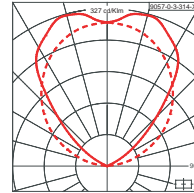

SABER

SABER - GROUND RECESS SYMMETRIC

IP67 IK09
CLASS I

Type	L x W x H
T5 14 W	674x100x92
T5 21 W	978x100x92
T5 28 W	1273x100x92
T5 35 W	1573x100x92
T8 18 W	715x100x92
T8 36 W	1325x100x92

T5 G5
14W (1200 lm)
Ordering Code:
9051-0-3-311-XX

T5 G5
21W (1900 lm)
Ordering Code:
9053-0-3-312-XX

T5 G5
28W (2600 lm)
Ordering Code:
9055-0-3-313-XX

T5 G5
35W (3300 lm)
Ordering Code:
9057-0-3-314-XX

T8 G13
18W (1350 lm)
Ordering Code:
9061-0-3-321-XX

T8 G13
36W (1350 lm)
Ordering Code:
9063-0-3-322-XX

SABER - GROUND RECESS ASYMMETRIC

IP67 IK09
CLASS I

Type	L x W x H
T5 14 W	674x100x92
T5 21 W	978x100x92
T5 28 W	1273x100x92
T5 35 W	1573x100x92

T5 G5
14W (1200 lm)
Ordering Code:
9052-0-3-311-XX

T5 G5
21W (1900 lm)
Ordering Code:
9054-0-3-312-XX

T5 G5
28W (2600 lm)
Ordering Code:
9056-0-3-313-XX

T5 G5
35W (3300 lm)
Ordering Code:
9058-0-3-314-XX