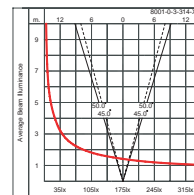

SABER - WALL WASHER SYMMETRIC

IP65 IK09
CLASS I

Type	L x W x H
T5 14 W	620x65x85
T5 21 W	924x65x85
T5 28 W	1219x65x85
T5 35 W	1519x65x85
T8 18 W	657x65x85
T8 36 W	1264x65x85

T5 G5
14W (1200 lm)
Ordering Code:
8001-0-3-311-XX

T5 G5
21W (1900 lm)
Ordering Code:
8001-0-3-312-XX

T5 G5
28W (2600 lm)
Ordering Code:
8001-0-3-313-XX

T5 G5
35W (3300 lm)
Ordering Code:
8001-0-3-314-XX

T8 G13
18W (1350 lm)
Ordering Code:
8001-0-3-321-XX

T8 G13
36W (1350 lm)
Ordering Code:
8001-0-3-322-XX

SABER - WALL WASHER ASYMMETRIC

IP65 IK09
CLASS I

Type	L x W x H
T5 14 W	620x65x85
T5 21 W	924x65x85
T5 28 W	1219x65x85
T5 35 W	1519x65x85

T5 G5
14W (1200 lm)
Ordering Code:
8003-0-3-311-XX
IP65 IK09

T5 G5
21W (1900 lm)
Ordering Code:
8003-0-3-312-XX

T5 G5
28W (2600 lm)
Ordering Code:
8003-0-3-313-XX

T5 G5
35W (3300 lm)
Ordering Code:
8003-0-3-314-XX