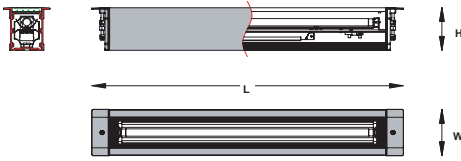

Recess housing for
 concrete wall /
 ground installation

Ordering code: **9-0700-00**

Safety retention cable for
 wall/ceiling recess installation

SABER

SABER - GROUND RECESS SYMMETRIC

IP67 IK09
CLASS I

Type	L x W x H
T5 14 W	674x100x92
T5 21 W	978x100x92
T5 28 W	1273x100x92
T5 35 W	1573x100x92
T8 18 W	715x100x92
T8 36 W	1325x100x92