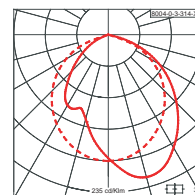

Type	L x W x H
T5 14 W	620x65x85
T5 21 W	924x65x85
T5 28 W	1219x65x85
T5 35 W	1519x65x85