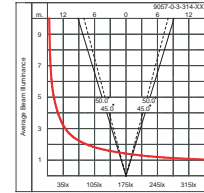

SABER

SABER - GROUND RECESS SYMMETRIC

IP67 IK09
CLASS I

Type	L x W x H
T5 14 W	674x100x92
T5 21 W	978x100x92
T5 28 W	1273x100x92
T5 35 W	1573x100x92
T8 18 W	715x100x92
T8 36 W	1325x100x92

T5 G5
14W (1200 lm)
Ordering Code:
9051-0-3-311-XX

T5 G5
21W (1900 lm)
Ordering Code:
9053-0-3-312-XX

T5 G5
28W (2600 lm)
Ordering Code:
9055-0-3-313-XX

T5 G5
35W (3300 lm)
Ordering Code:
9057-0-3-314-XX

T8 G13
18W (1350 lm)
Ordering Code:
9061-0-3-321-XX

T8 G13
36W (1350 lm)
Ordering Code:
9063-0-3-322-XX

SABER - GROUND RECESS ASYMMETRIC

IP67 IK09
CLASS I

Type	L x W x H
T5 14 W	674x100x92
T5 21 W	978x100x92
T5 28 W	1273x100x92
T5 35 W	1573x100x92

T5 G5
14W (1200 lm)
Ordering Code:
9052-0-3-311-XX

T5 G5
21W (1900 lm)
Ordering Code:
9054-0-3-312-XX

T5 G5
28W (2600 lm)
Ordering Code:
9056-0-3-313-XX

T5 G5
35W (3300 lm)
Ordering Code:
9058-0-3-314-XX