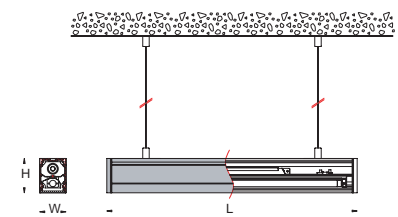

SABER - SUSPENSION ASYMMETRIC

IP65 IK09
CLASS I

T5 G5
14W (1200 lm)
Ordering Code:
8004-0-3-311-XX

T5 G5
21W (1900 lm)
Ordering Code:
8004-0-3-312-XX

T5 G5
28W (2600 lm)
Ordering Code:
8004-0-3-313-XX

T5 G5
35W (3300 lm)
Ordering Code:
8004-0-3-314-XX