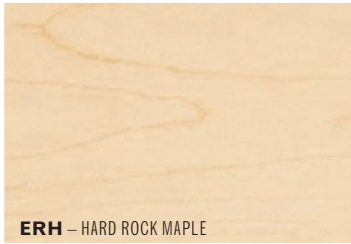

## LAMINATE WOOD GRAINS

**ERH** – HARD ROCK MAPLE

**GIN** – GINGER

**TWT** – TUSCANY WALNUT

**ERC** – COPPER MAPLE

**NTL** – NATURAL CHERRY

**ERT** – TOFFEE MAPLE

**BUC** – BOURBON CHERRY

**CIT** – LEMONWOOD

**CER** – CHERRY

**CIN** – CINNAMON

**ACA** – MAHOGANY

**RBY** – RUBY

**ERR** – RED MAPLE

**HZN** – HAZELNUT

**DCH** – DARK CHOCOLATE