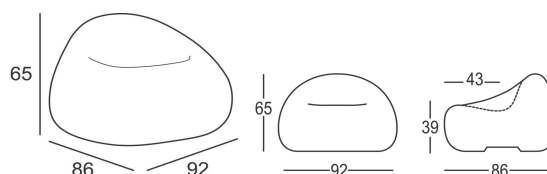

Gumball

design by Alberto Brogliato

Categoria/ Category : FURNITURE

Dimensioni Articolo/ Item Dimensions : Cm 92 x 86 x 65 h

Dimensioni Imballo/ Packaging Dimensions : Cm 96 x 90 x 68 h

Art.6245 - Gumball

Colorati/ Coloured

con palline/with little balls

Peso Lordo/ Gross Weight : kg 25,2

98

Neutro
Neutral